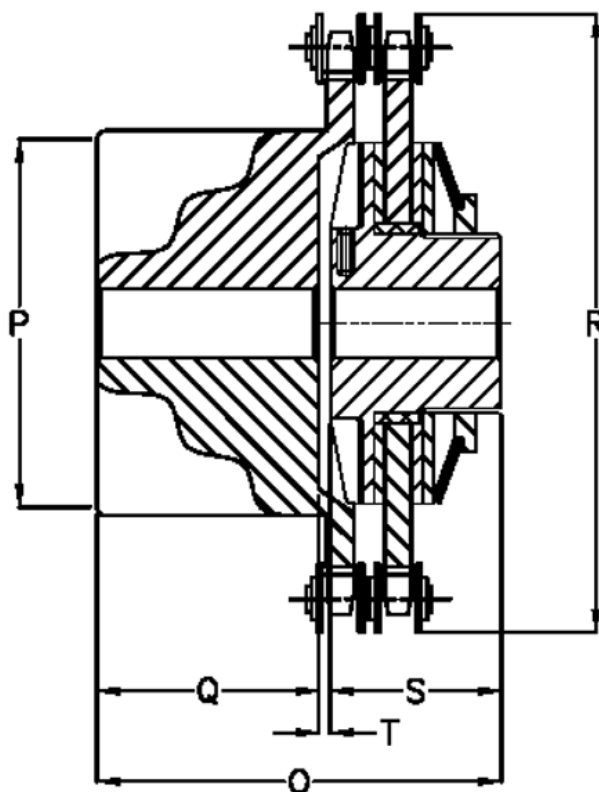

Data Sheet

Article number: 4602407

Description: Securex torque limiter C 240/85
0

Measures

Max angular displacement = 30
Max parallel displacement = 0.35
Max torque Nm = 240
Number of springs = 2
O = 100.0
P = 90
Q = 42.0
R = 138.0

S = 55
T = 3.0